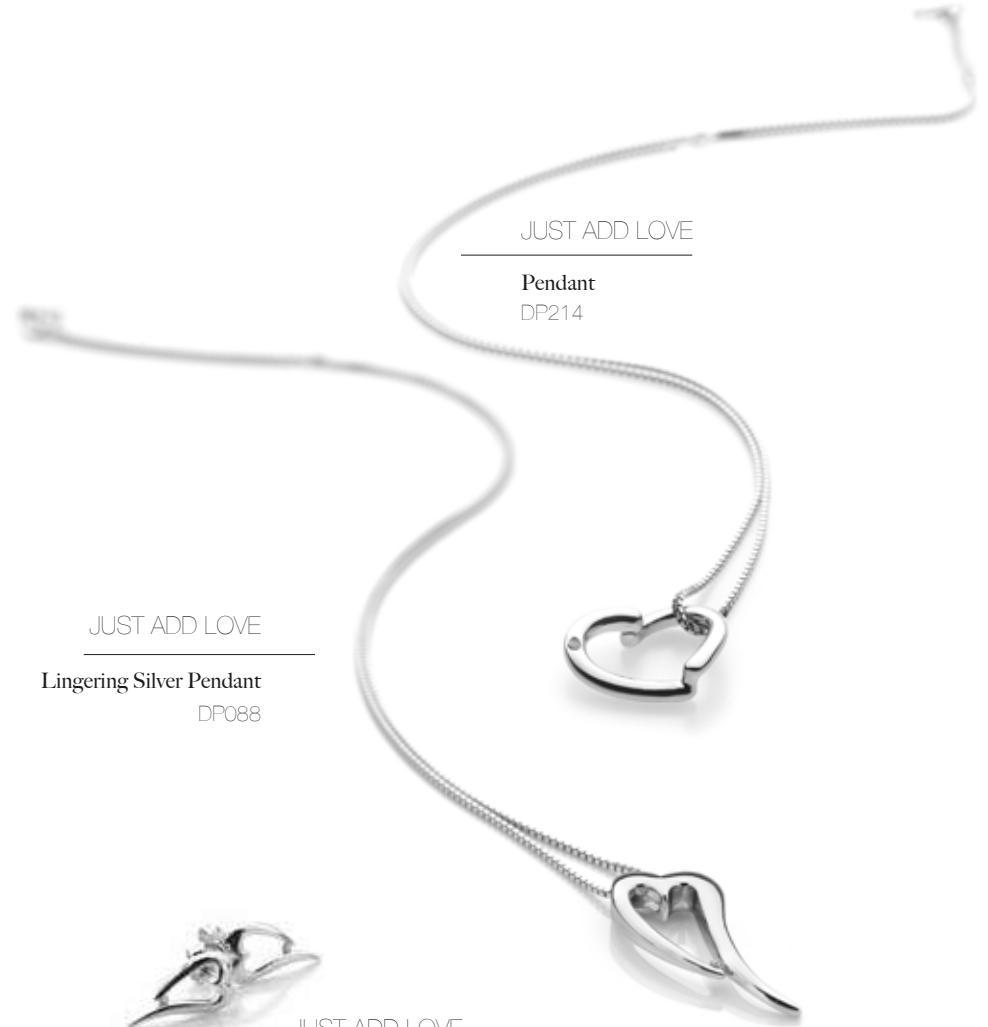

**Lovelocked Silver Bracelet**

DL003

Hot Diamonds

Hot Diamonds

53

# Love

JUST ADD LOVE

**Spontaneous Locket Pendant**  
DP142  
chain: 18" (45cm)

JUST ADD LOVE

**Pendant**  
DP214

JUST ADD LOVE

**Inheritance Silver Locket Pendant**  
DP549  
chain: 30" (76cm)

JUST ADD LOVE